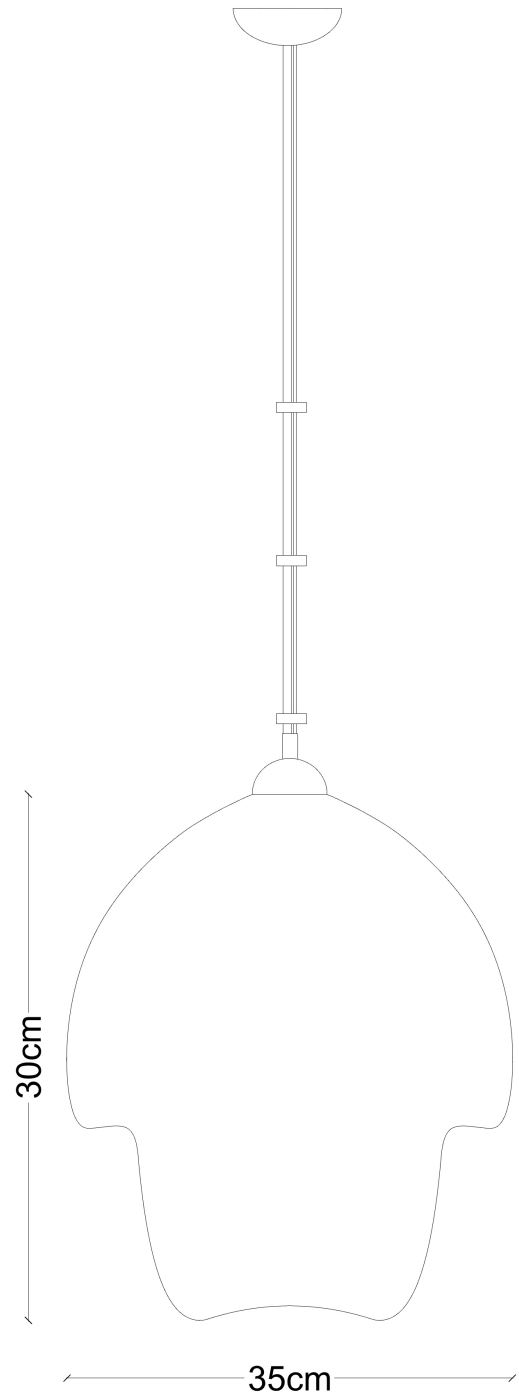

METAPHOR No.IV

The collection is re-visiting the technique of glassblowing and amorphous glass art. A design made to discover the organic form of glass by inviting liquidity in the presence of light.

APPROXIMATE DIMENSIONS: 30cm H, 35cm W
CABLE LENGTH: 1M
APPROXIMATE WEIGHT: 4.4 KG
LAMPING: MAX 40W EACH
VOLTAGE: 120-240
THE BULB IS SOLD SEPARATELY.
ENERGY CLASSES OF THE BULBS ;
E 14 BETWEEN A ++ AND D.
FINISHED AND ASSEMBLED BY HAND IN ISTANBUL
DOMESTIC AND IMPORTED COMPONENTS.
CUSTOMIZATION AVAILABLE.
ALL PIECES MADE TO ORDER.
BALANCE DUE PRIOR TO SHIPPING.
LEAD TIME APPROXIMATELY 8-10 WEEKS.
AGED BRASS FINISH
© 2021, BADEEROL STUDIO

SINCE THE PRODUCTS ARE HANDMADE, EACH
PIECE MIGHT DIFFER IN SHAPE AND SIZE.

BADEEROL
STUDIO

INFO@BADEEROL.COM
BADEEROL.COM