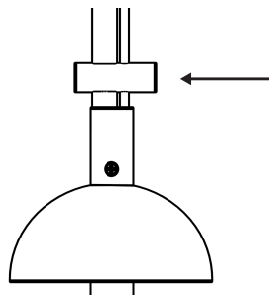

Metaphor Collection

Instructions

- Must be installed by a professional
- Handle items carefully
- Use appropriate screws and equipment
- Wear gloves during installation

1

Take the hook and insert the wires before screw it back.

2

Connect the wires to the mains after setting up the hook.

3

Adjust the cable by using the hex key.

4

Place the glass carefully on the lamp holder.