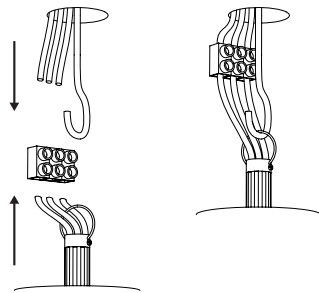

Metaphor Collection

Instructions

- Must be installed by a professional
- Handle items carefully
- Use appropriate screws and equipment
- Wear gloves during installation

1

Take the hook and insert the wires before screw it back.

2

Connect the wires to the mains after setting up the hook.

3

Adjust the cable by using the hex key.

4

Place the glass carefully on the lamp holder.