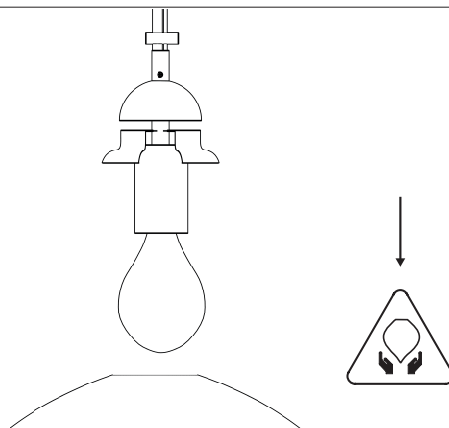

Metaphor Collection

Instructions

- Must be installed by a professional
- Handle items carefully
- Use appropriate screws and equipment
- Wear gloves during installation

1

Take the hook and insert the wires before screw it back.

2

Connect the wires to the mains after setting up the hook.

3

Adjust the cable by using the hex key.

4

Place the glass carefully on the lamp holder.