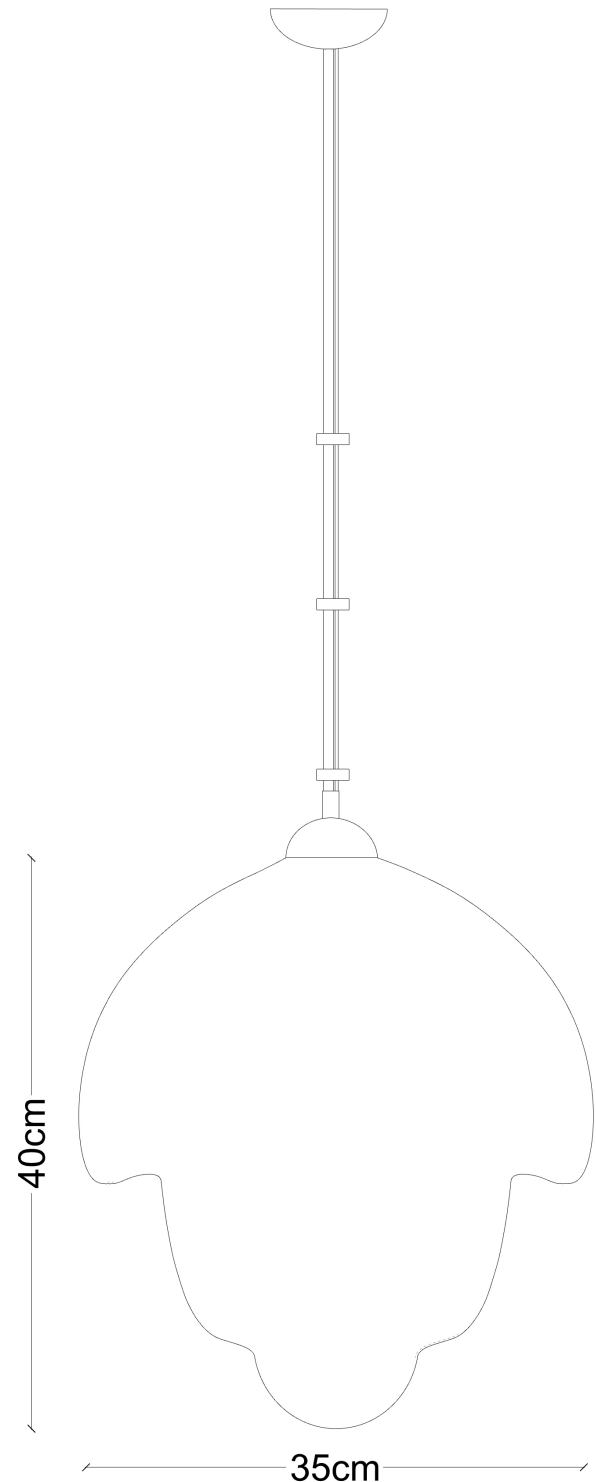

METAPHOR

No.III

The collection is re-visiting the technique of glassblowing and amorphous glass art. A design made to discover the organic form of glass by inviting liquidity in the presence of light.

APPROXIMATE DIMENSIONS: 40cm H, 35cm W

CABLE LENGTH: 1M

APPROXIMATE WEIGHT: 6 KG

LAMPING: MAX 40W EACH

VOLTAGE: 120-240

THE BULB IS SOLD SEPARATELY.

ENERGY CLASSES OF THE BULBS ;

E 14 BETWEEN A ++ AND D.

FINISHED AND ASSEMBLED BY HAND IN ISTANBUL

DOMESTIC AND IMPORTED COMPONENTS.

CUSTOMIZATION AVAILABLE.

ALL PIECES MADE TO ORDER.

BALANCE DUE PRIOR TO SHIPPING.

LEAD TIME APPROXIMATELY 8-10 WEEKS.

AGED BRASS FINISH

© 2021, BADEEROL STUDIO

SINCE THE PRODUCTS ARE HANDMADE, EACH
PIECE MIGHT DIFFER IN SHAPE AND SIZE.